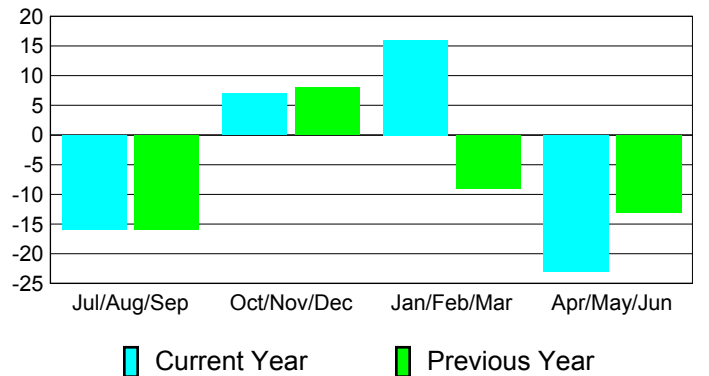

Membership Results
2010-2011

Membership
2009-2010

Month	Net Memb Goal	Actual New Memb	Actual Dropped Memb	Gain/Loss of Memb	Gain/Loss of Memb
Jul/Aug/Sep	8	45	-61	-16	-16
Oct/Nov/Dec	15	25	-18	7	8
Jan/Feb/Mar	15	63	-47	16	-9
Apr/May/Jun	15	35	-58	-23	-13
Totals	53	168	-184	-16	-30

Membership Results 2010-2011

Goal, New, Dropped, Gain/Loss

Comparison of Membership Gain/Loss

Current Year Compared to the Previous Year

Gender Comparison 2010-2011

Jul/Aug/Sep

Oct/Nov/Dec

Jan/Feb/Mar