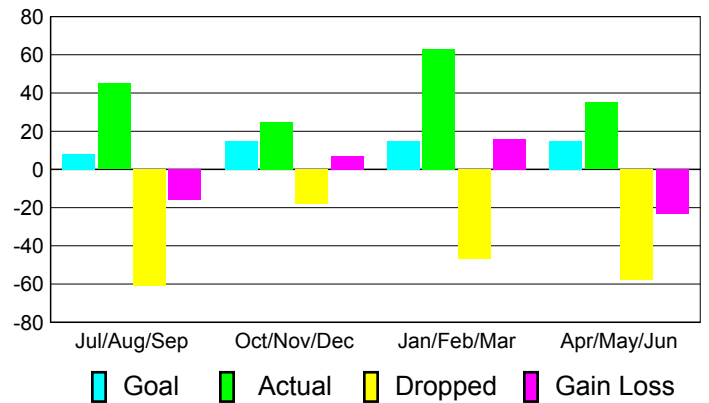

Membership Results 2010-2011

Goal, New, Dropped, Gain/Loss

Comparison of Membership Gain/Loss

Current Year Compared to the Previous Year